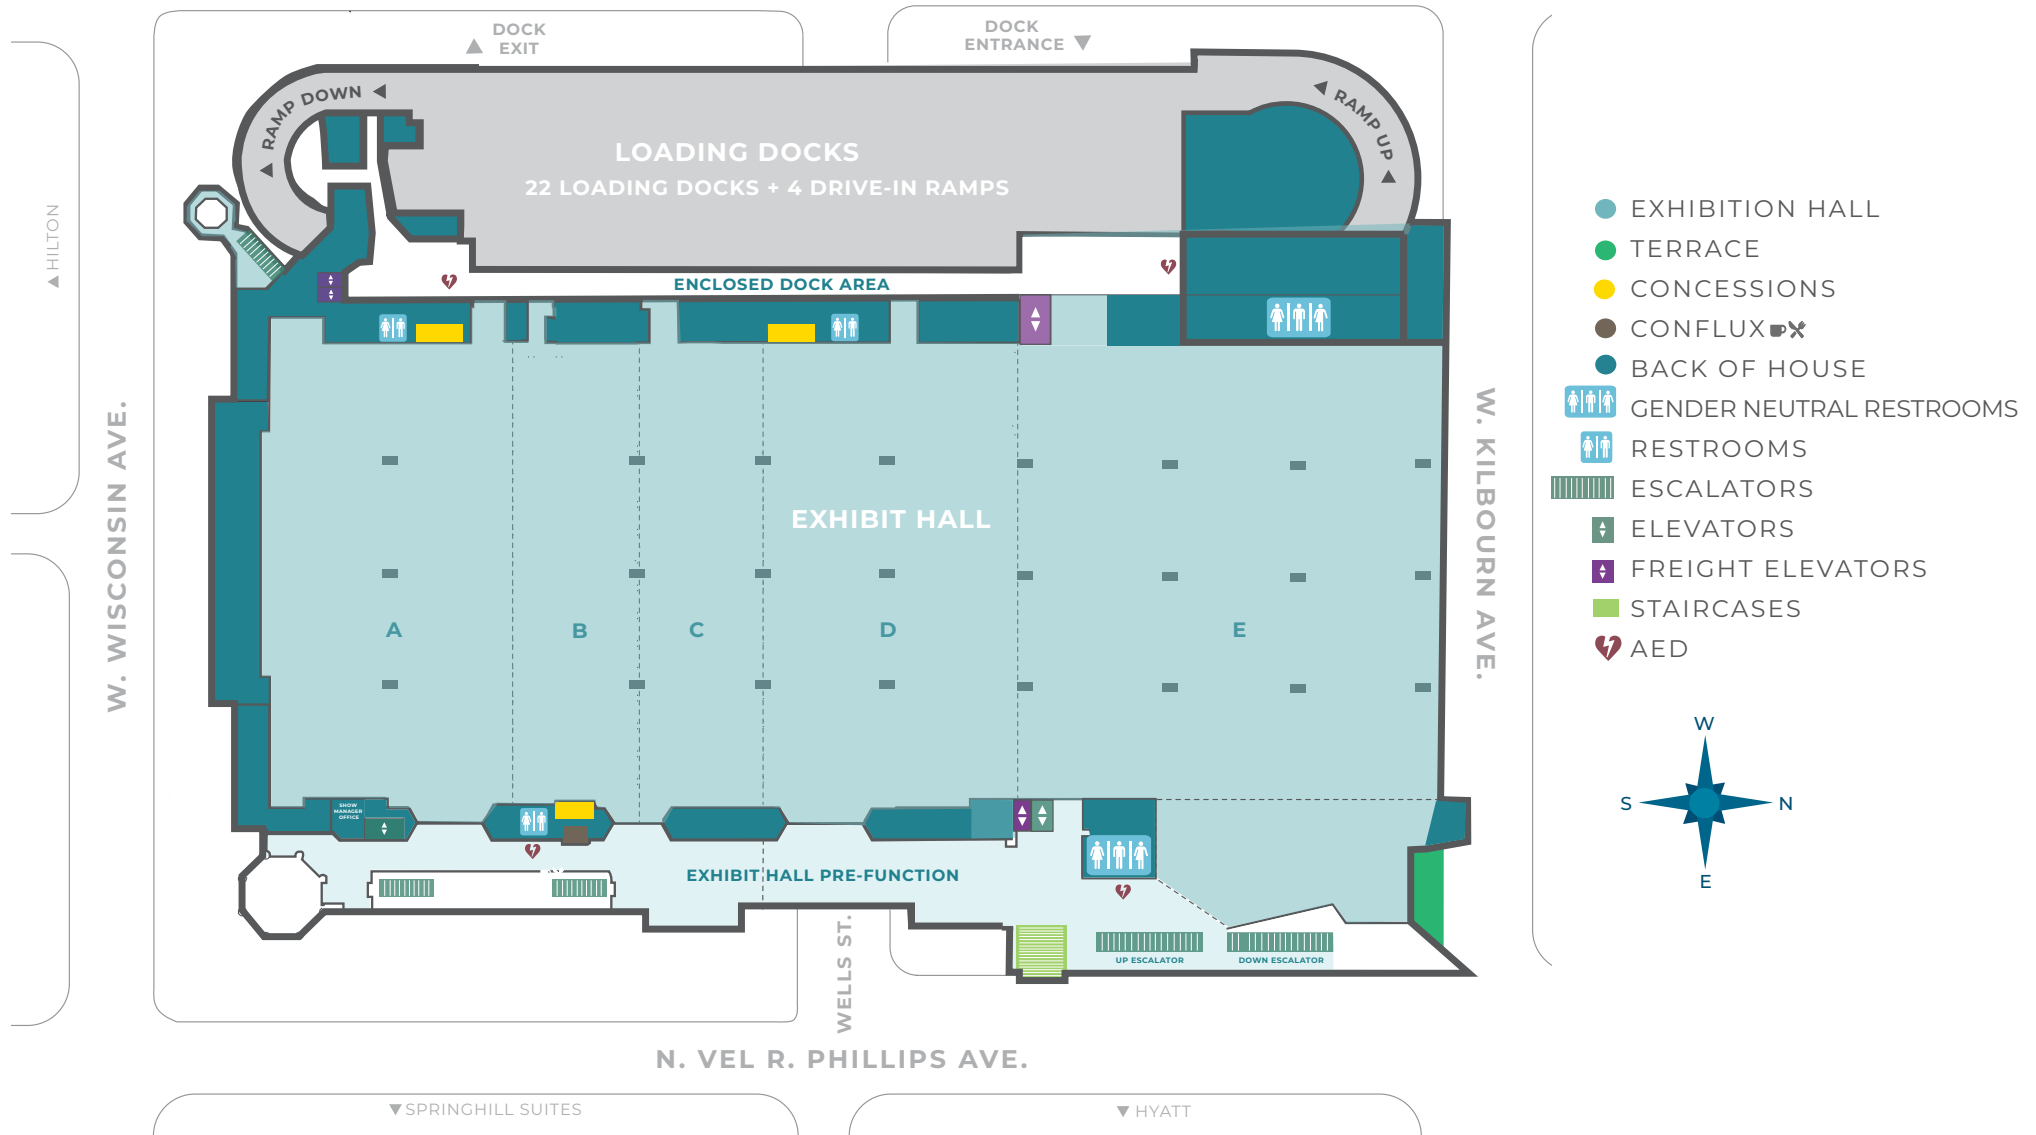

- MEETING ROOMS
- CONFLUX ☒✕
- GREEN ROOM / OFFICES
- VISITOR INFO
- PARKING
- BACK OF HOUSE
- GENDER NEUTRAL RESTROOMS
- RESTROOMS
- ESCALATORS
- ELEVATORS
- FREIGHT ELEVATORS
- STAIRCASES
- MAMAVA LACTATION POD
- MOTHER'S ROOM
- AED

- BALLROOM
- GREEN ROOM / OFFICES
- CHEF'S TASTING KITCHEN
- TERRACE
- GENDER NEUTRAL RESTROOMS
- RESTROOMS
- ESCALATORS
- ELEVATORS
- FREIGHT ELEVATORS
- AED
- MOTHER'S ROOM

MAIN LEVEL

UW-MILWAUKEE PANTHER ARENA

▲ MILLER HIGH LIFE THEATRE

PASS GATE ENTRANCE
495 W. State St.

- BOX OFFICE
- ENTRANCE/EXIT
- CONCESSIONS 🍴🔪
-  RESTROOMS
-  MAMMA LACTATION POD
-  AED