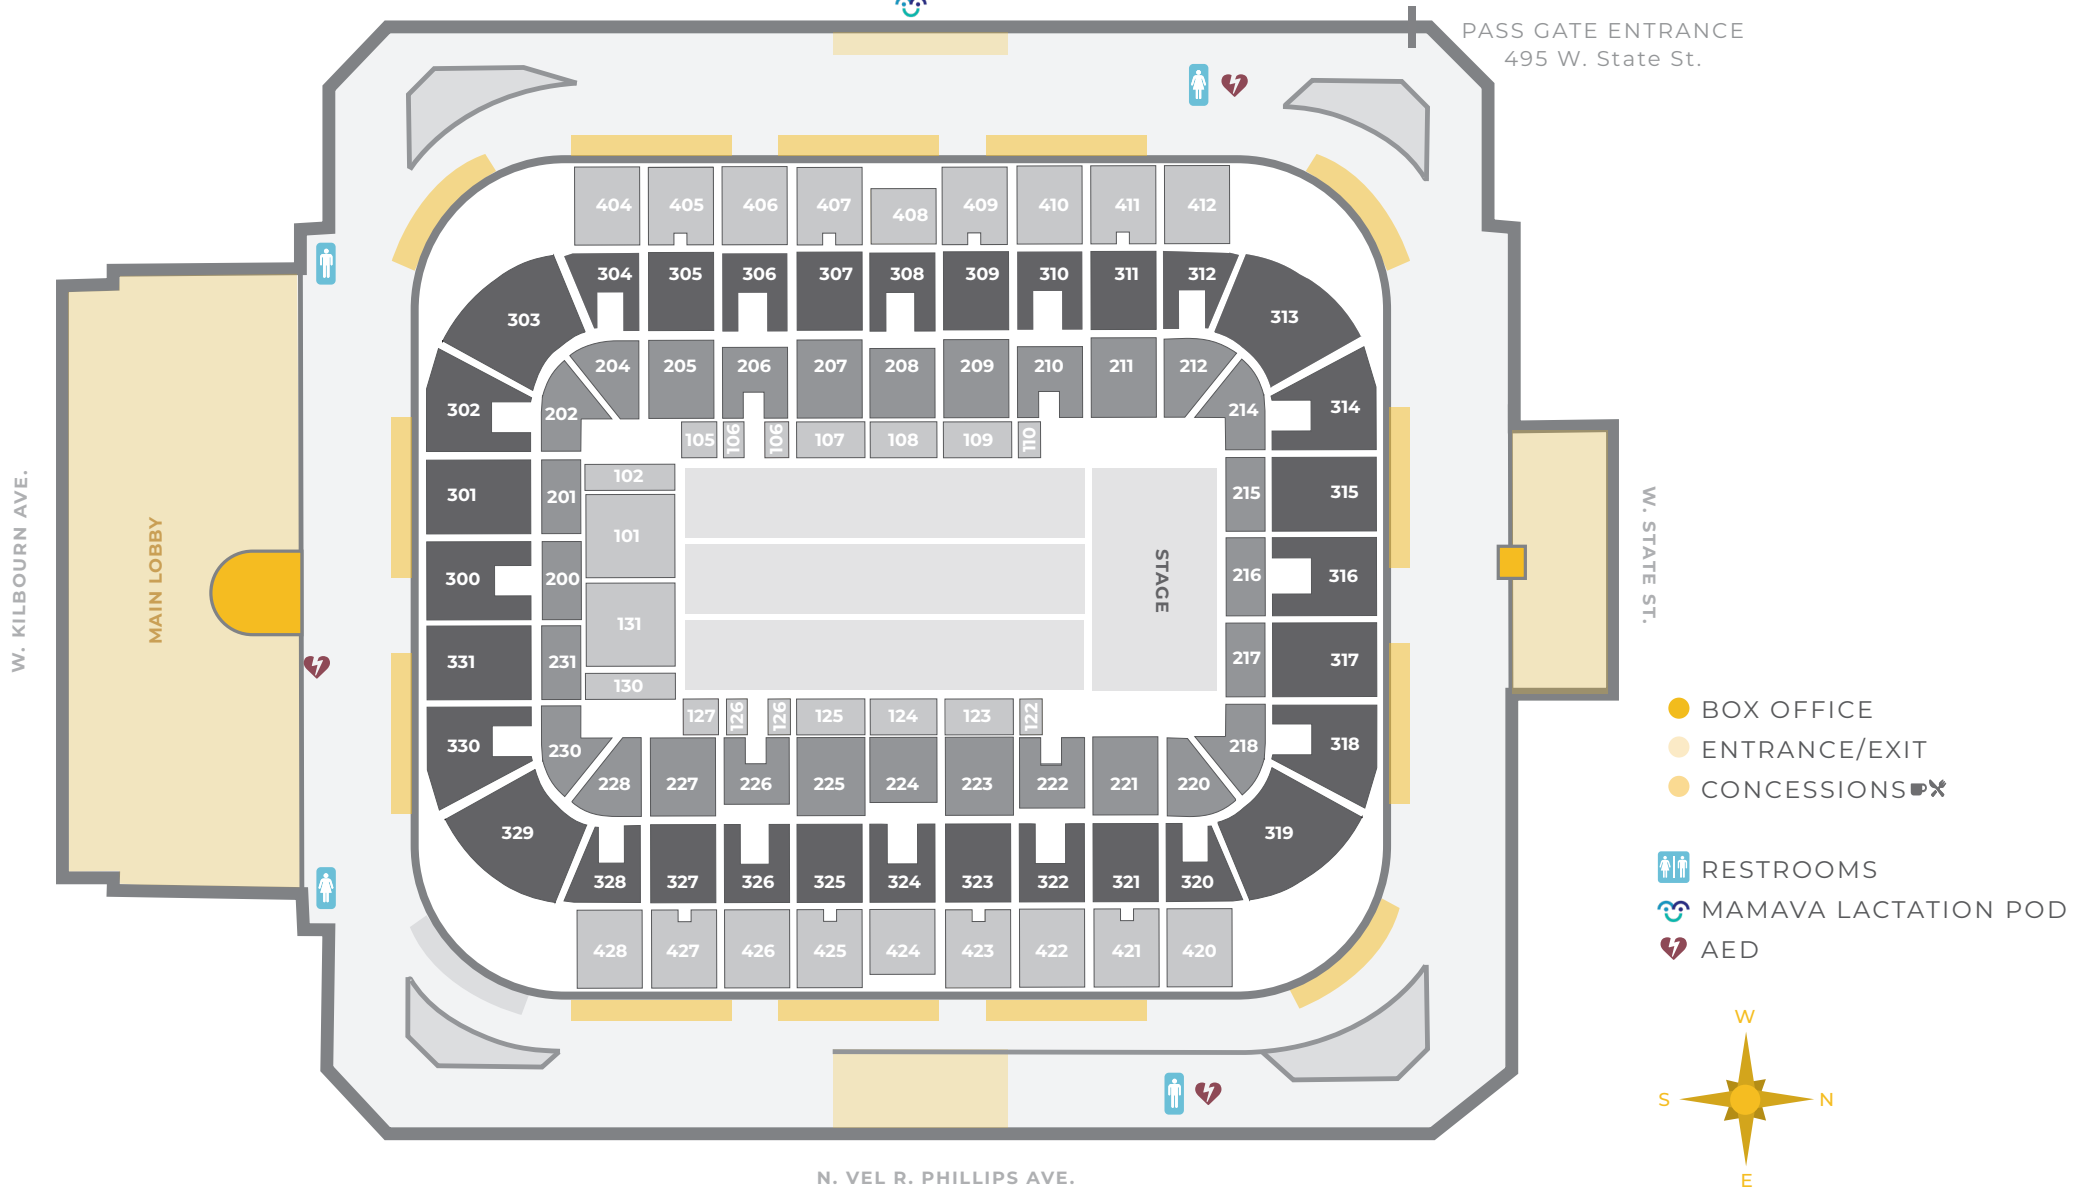

- MEETING ROOMS
- CONFLUX ☒✕
- GREEN ROOM / OFFICES
- VISITOR INFO
- PARKING
- BACK OF HOUSE
- GENDER NEUTRAL RESTROOMS
- RESTROOMS
- ESCALATORS
- ELEVATORS
- FREIGHT ELEVATORS
- STAIRCASES
- MAMAVA LACTATION POD
- MOTHER'S ROOM
- AED

- BALLROOM
- GREEN ROOM / OFFICES
- CHEF'S TASTING KITCHEN
- TERRACE
- GENDER NEUTRAL RESTROOMS
- RESTROOMS
- ESCALATORS
- ELEVATORS
- FREIGHT ELEVATORS
- AED
- MOTHER'S ROOM

MAIN LEVEL

UW-MILWAUKEE PANTHER ARENA

▲ MILLER HIGH LIFE THEATRE

PASS GATE ENTRANCE
495 W. State St.

- BOX OFFICE
- ENTRANCE/EXIT
- CONCESSIONS 🍴🔪
-  RESTROOMS
-  MAMMA LACTATION POD
-  AED