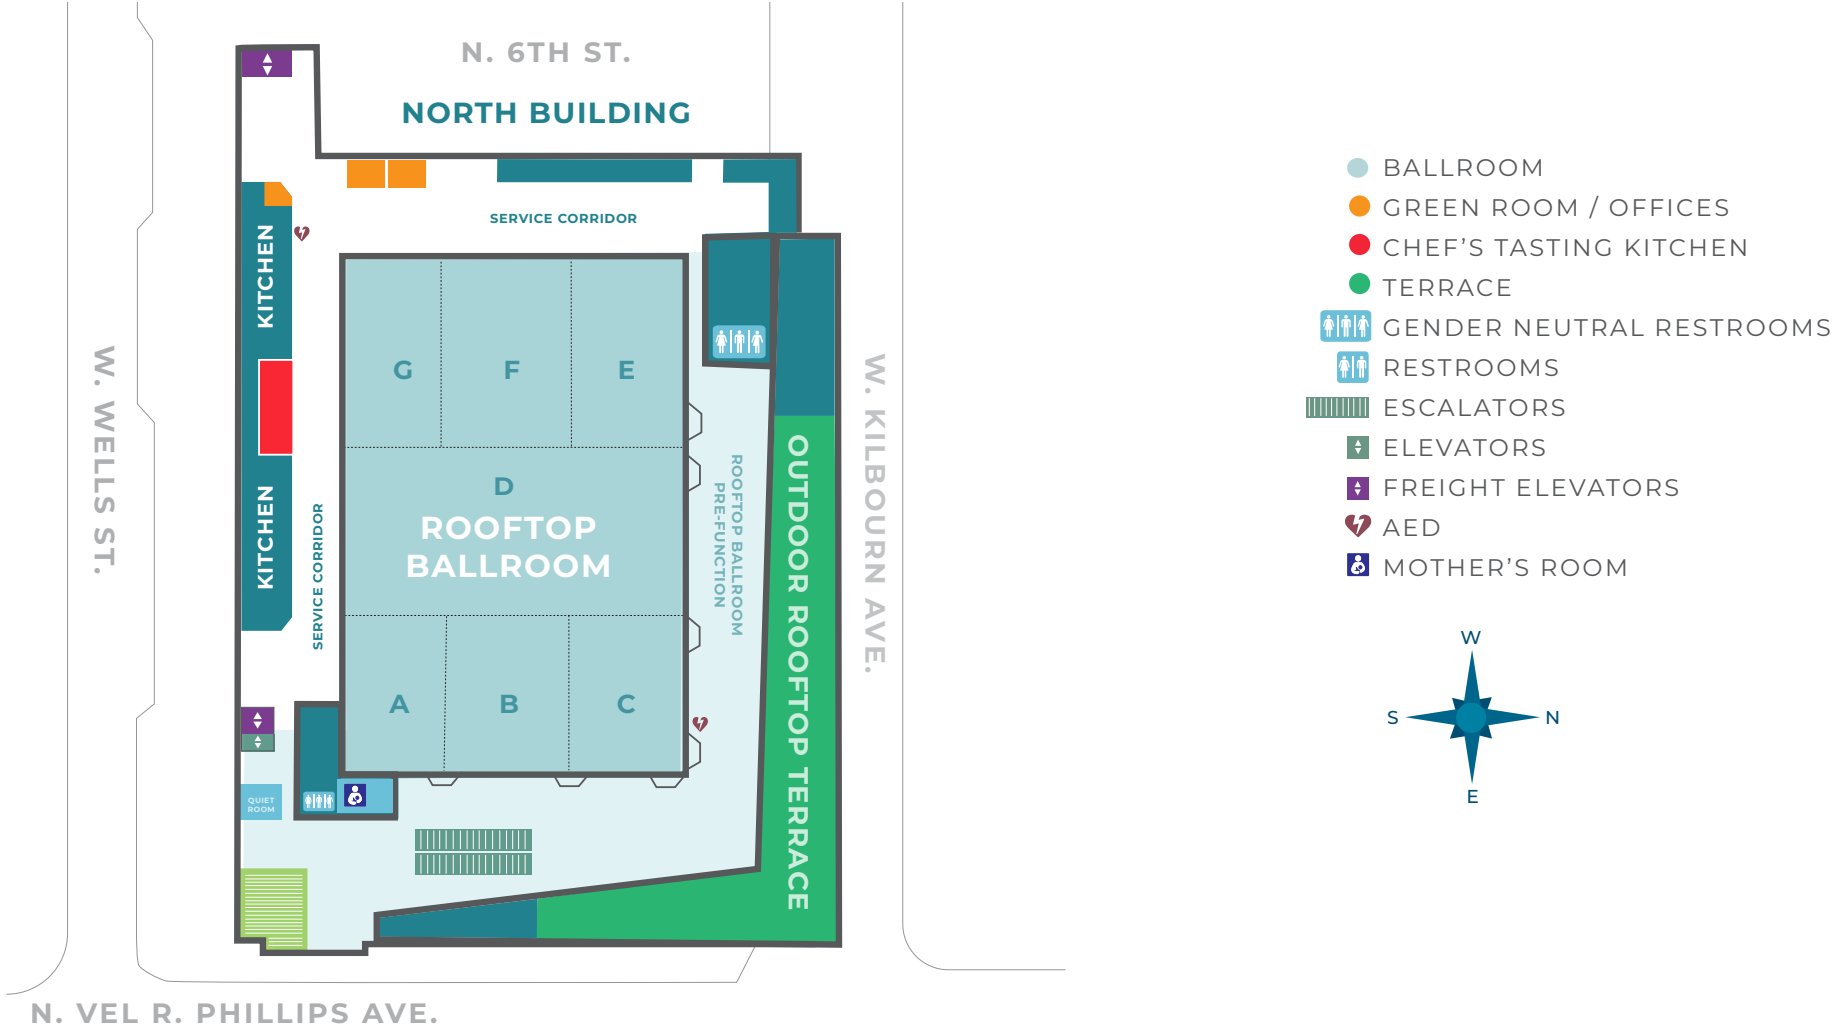

- MEETING ROOMS
- CONFLUX ☒✕
- GREEN ROOM / OFFICES
- VISITOR INFO
- PARKING
- BACK OF HOUSE
- GENDER NEUTRAL RESTROOMS
- RESTROOMS
- ESCALATORS
- ELEVATORS
- FREIGHT ELEVATORS
- STAIRCASES
- MAMAVA LACTATION POD
- MOTHER'S ROOM
- AED

- BALLROOM
- GREEN ROOM / OFFICES
- CHEF'S TASTING KITCHEN
- TERRACE
- GENDER NEUTRAL RESTROOMS
- RESTROOMS
- ESCALATORS
- ELEVATORS
- FREIGHT ELEVATORS
- AED
- MOTHER'S ROOM

MAIN LEVEL

UW-MILWAUKEE PANTHER ARENA

▲ MILLER HIGH LIFE THEATRE

PASS GATE ENTRANCE
495 W. State St.

- BOX OFFICE
- ENTRANCE/EXIT
- CONCESSIONS 🍴🔪
-  RESTROOMS
-  MAMMA LACTATION POD
-  AED